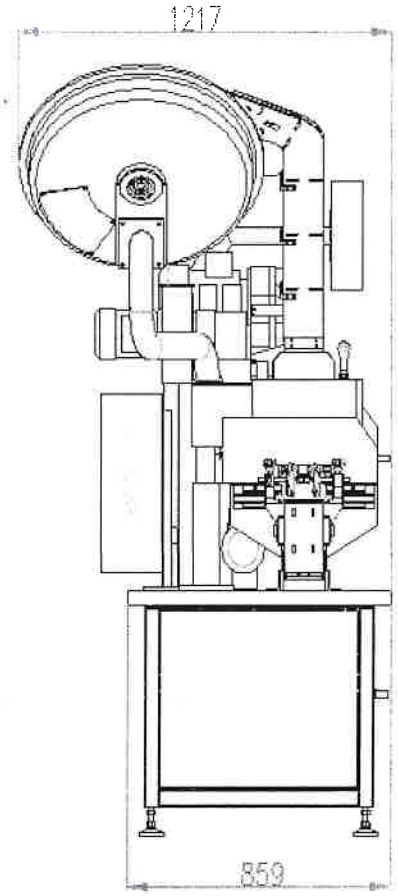

LUG CAPS CLOSING MACHINE FOR TWIST-OFF CAPS WITH MAGNETIC DISK MARMARA K1-D

JAR DIAMETER	: Ø30 – Ø160mm
JAR HEIGHT	: 60 – 250mm
CAP DIAMETER	: Ø38 – Ø110mm
CAP HEIGHT	: 10 – 15mm
CAPACITY	: (5000 – 8000) Hour

MARMARA K1-D

JAR DIAMETER	: $\varnothing 30 - \varnothing 160$ mm
JAR HEIGHT	: 60 - 250mm
CAP DIAMETER	: $\varnothing 38 - \varnothing 110$ mm
CAP HEIGHT	: 10 - 15mm
CAPACITY	: (5000 - 8000) Hour

MARMARA MAKİNA KALIP MÜHENDİSLİK
VE MÜMESSİLLİK SANAYİ VE TİC. A.Ş.