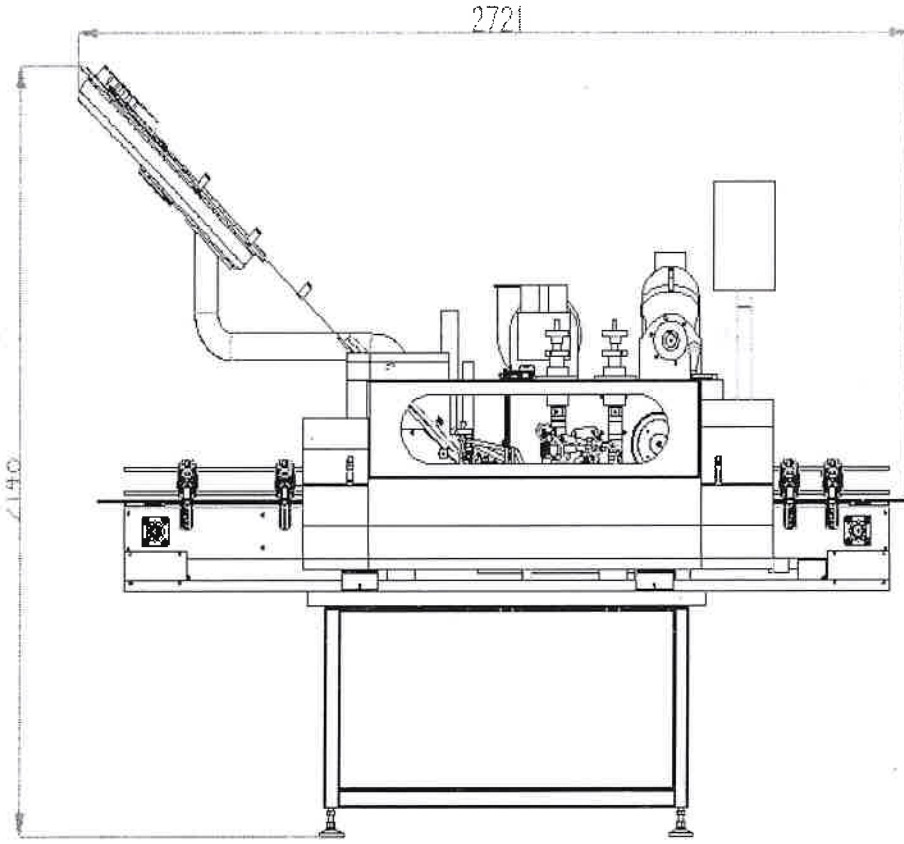

LUG CAPS CLOSING MACHINE FOR TWIST-OFF CAPS WITH MAGNETIC DISK MARMARA K1-D

JAR DIAMETER	: Ø30 – Ø160mm
JAR HEIGHT	: 60 – 250mm
CAP DIAMETER	: Ø38 – Ø110mm
CAP HEIGHT	: 10 – 15mm
CAPACITY	: (5000 – 8000) Hour

MARMARA K1-D

JAR DIAMETER	: $\varnothing 30 - \varnothing 160$ mm
JAR HEIGHT	: 60 - 250mm
CAP DIAMETER	: $\varnothing 38 - \varnothing 110$ mm
CAP HEIGHT	: 10 - 15mm
CAPACITY	: (5000 - 8000) Hour

MARMARA MAKİNA KALIP MÜHENDİSLİK
VE MÜMESSİLLİK SANAYİ VE TİC. A.Ş.