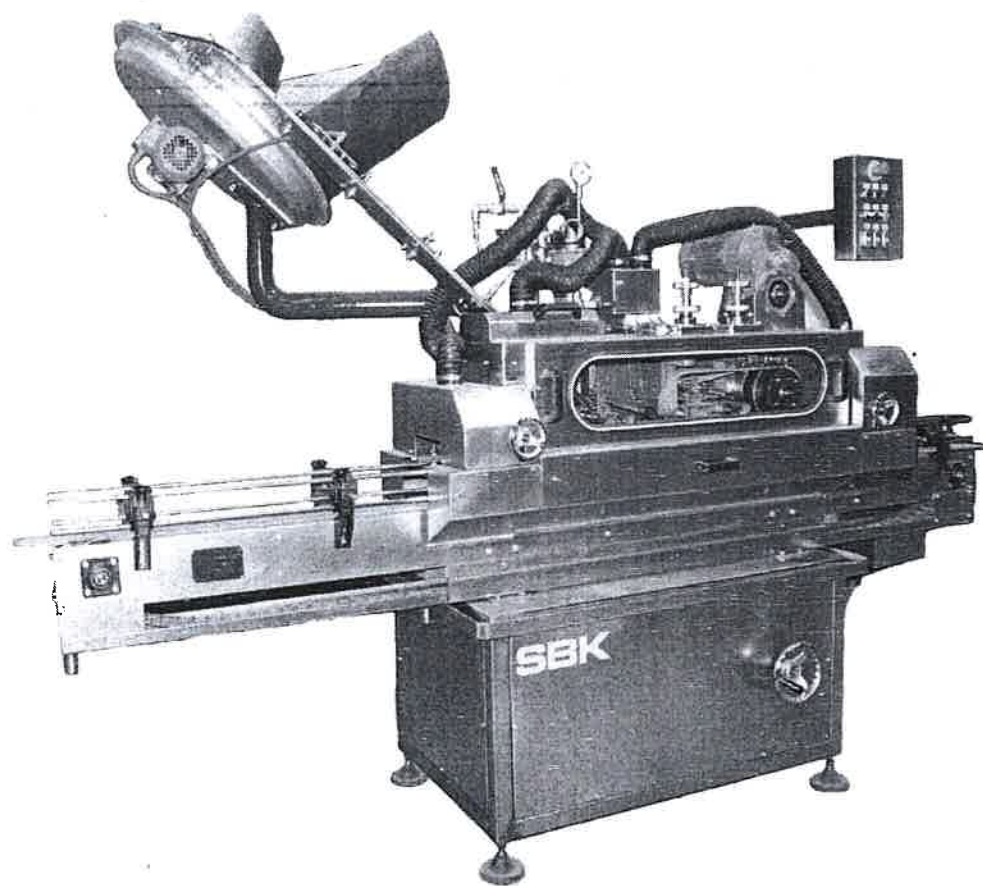

LUG CAPS CLOSING MACHINE FOR TWIST-OFF CAPS WITH MAGNETIC DISK MARMARA K1-D

JAR DIAMETER	: Ø30 – Ø160mm
JAR HEIGHT	: 60 – 250mm
CAP DIAMETER	: Ø38 – Ø110mm
CAP HEIGHT	: 10 – 15mm
CAPACITY	: (5000 – 8000) Hour

MARMARA K1-D

JAR DIAMETER	: $\varnothing 30 - \varnothing 160$ mm
JAR HEIGHT	: 60 - 250mm
CAP DIAMETER	: $\varnothing 38 - \varnothing 110$ mm
CAP HEIGHT	: 10 - 15mm
CAPACITY	: (5000 - 8000) Hour

MARMARA MAKİNA KALIP MÜHENDİSLİK
VE MÜMESSİLLİK SANAYİ VE TİC. A.Ş.